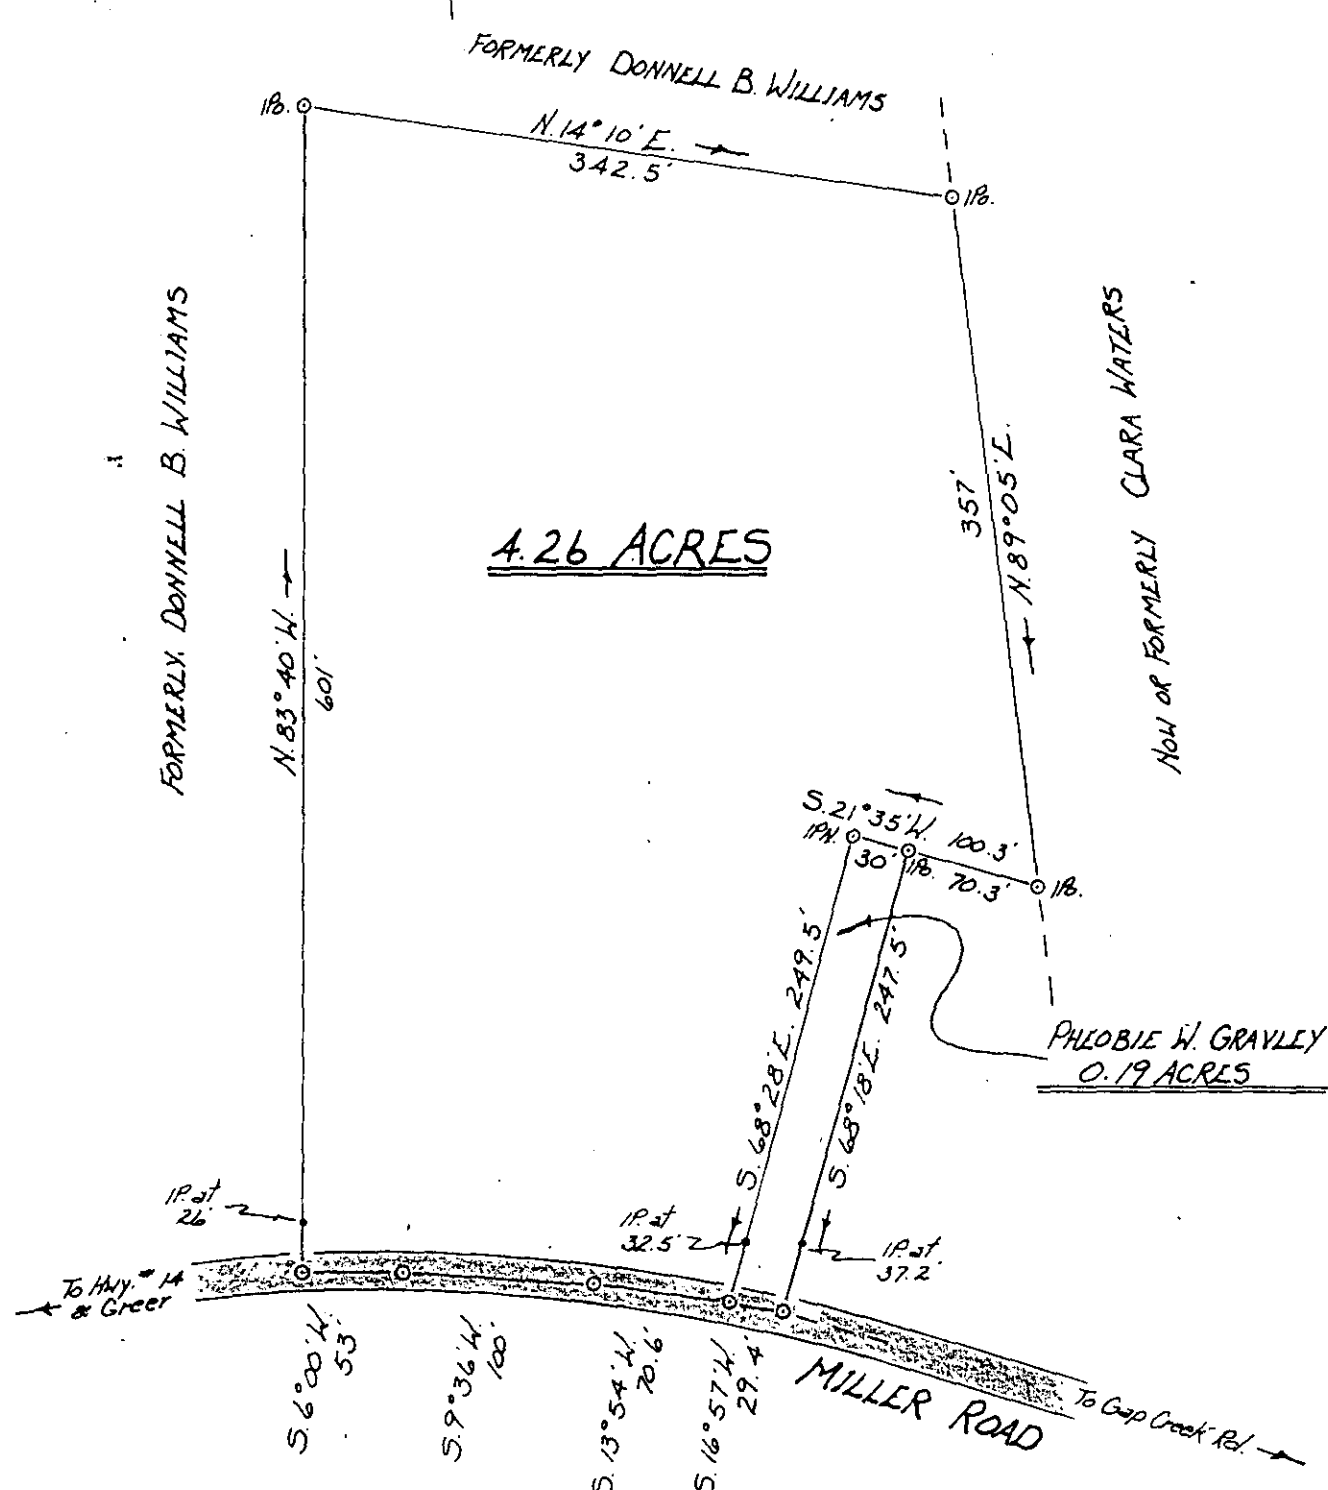

MICROFILMED

4.26 ACRES

PHOEBIE W. GRAYLEY  
0.19 ACRES

PROPERTY OF  
**JANICE W. SUDDUTH**

Located approx. 2 miles North of Greer

ONEAL TOWNSHIP GREENVILLE COUNTY  
SOUTH CAROLINA

FILED  
GREENVILLE CO. S.C.  
JUN 11 10 47 AM '75  
DONNIE S. TANKERSLEY  
R.M.C.

SCALE: 1" = 100 FEET

MAY 28, 1975

29159

JUN 11 1975

Tri-State Surveyors  
109 Few Street  
Greer, S. C. 29651

✓ 5M-57

RECORDING FEE  
PAID \$ 0.00